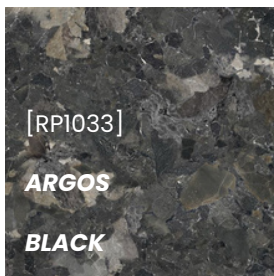

ARGOS COLLECTION

FLOOR: 48" X 48" ARGOS BLACK

WHY ARGOS COLLECTION?

The Argos Collection presents a bold, contemporary interpretation of terrazzo with a dramatic visual texture. Featuring four high-contrast tones, it is offered in Tiles and Pavers rectified format that minimizes grout lines for a seamless appearance. With a matte finish and the look of aggregate stone, Argos creates a striking, architectural statement ideal for modern expansive spaces.

FLOOR: 48" X 48" ARGOS WHITE
COLUMN: 24" X 48" ARGOS BLACK

TILES

48" X 48"

White
Black

24" X 48"

White
Black

24" X 24"

White
Beige
Grigio

4-BELGIUM CREMA

2-AGATE WHITE

5-RIGATONE BEIGE

3-RIVER WHITE

SHELLSTONE

6-COLOSSEO PANNA

APPLICATIONS:

	Floors	Walls	Countertops	Shower Floors	Shower Walls	Pools/Spas
TILES	✓	✓	✗	✓	✓	✗
PAVERS	✓	✓	✗	✓	✗	✓